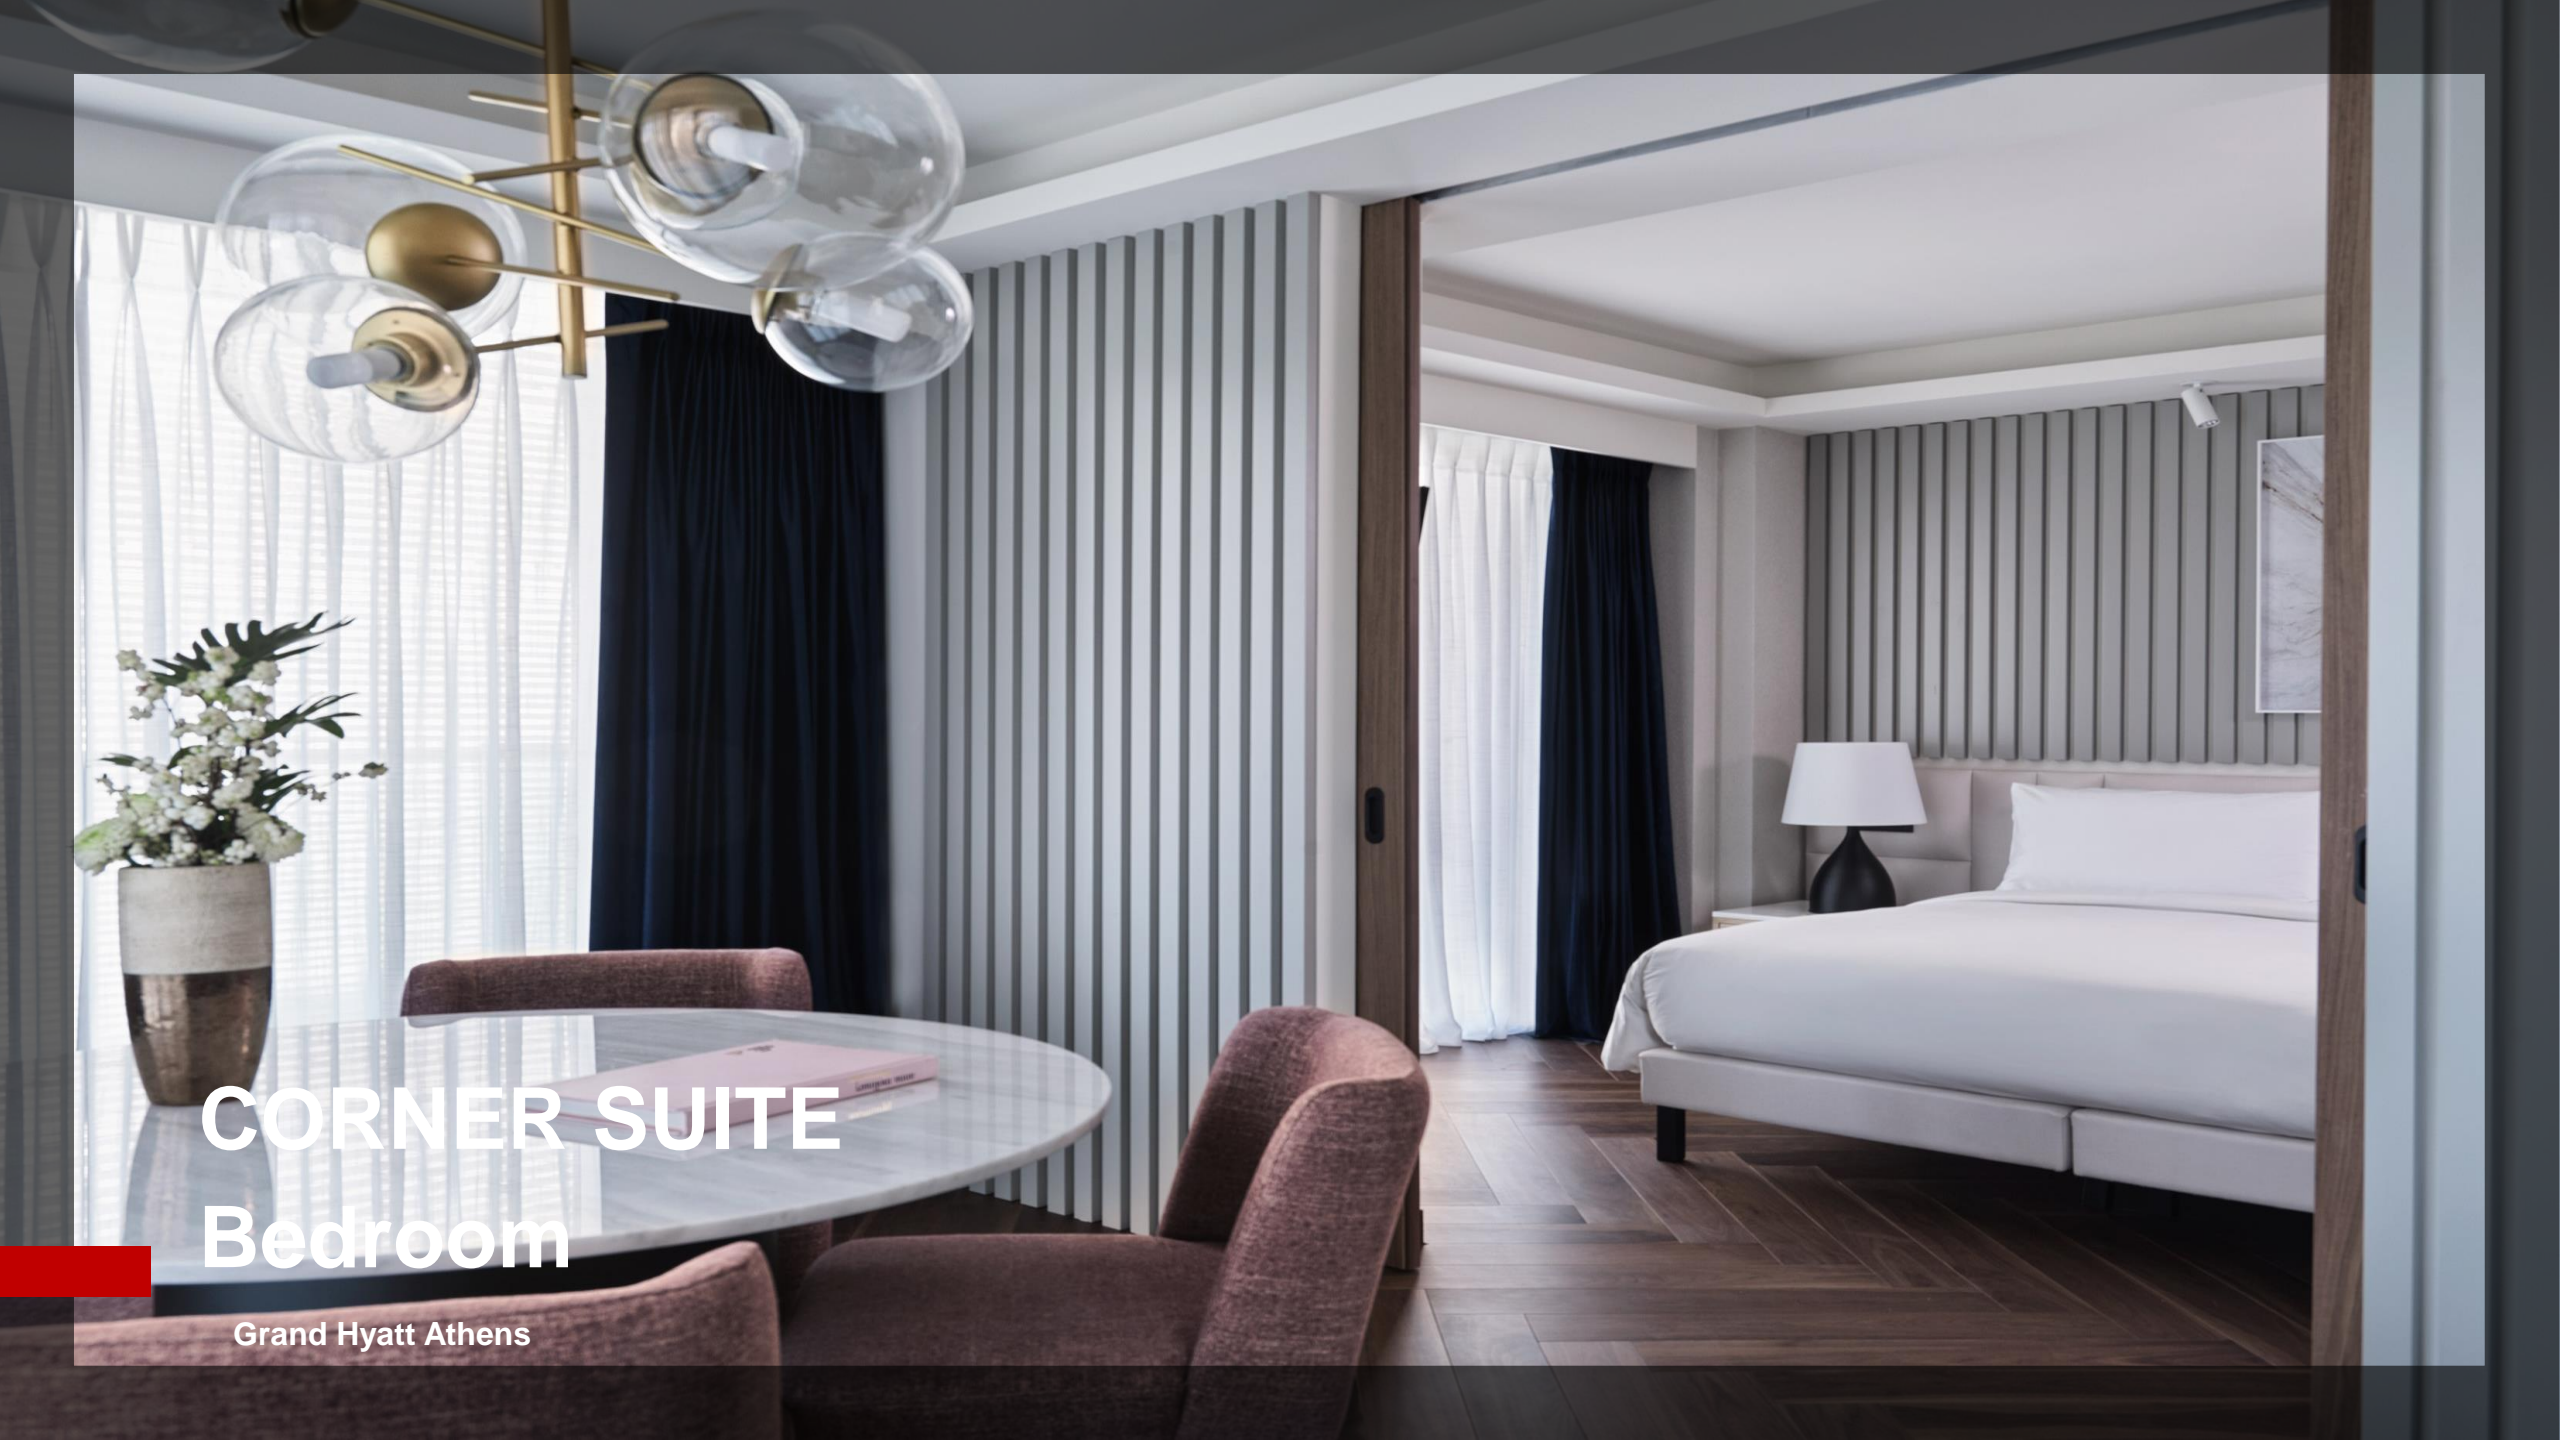

A photograph of a modern hotel entrance at night. The building features multiple floors with balconies and large windows, all illuminated from within. The entrance is a covered area supported by dark columns, with a dark canopy above the glass doors. The canopy and ceiling are lit with warm, glowing lines. The overall aesthetic is clean and contemporary.

# JUNIOR SUITE with 1 King Bed

Grand Hyatt Athens

**JUNIOR SUITE** with 1 King Bed  
& Private Pool

Grand Hyatt Athens

**JUNIOR SUITE** with 1 King  
Bed & Private Pool

Grand Hyatt Athens

# CORNER SUITE Bedroom

Grand Hyatt Athens

**CORNER SUITE**

**Living room**

Grand Hyatt Athens

## Bedroom

Grand Hyatt Athens