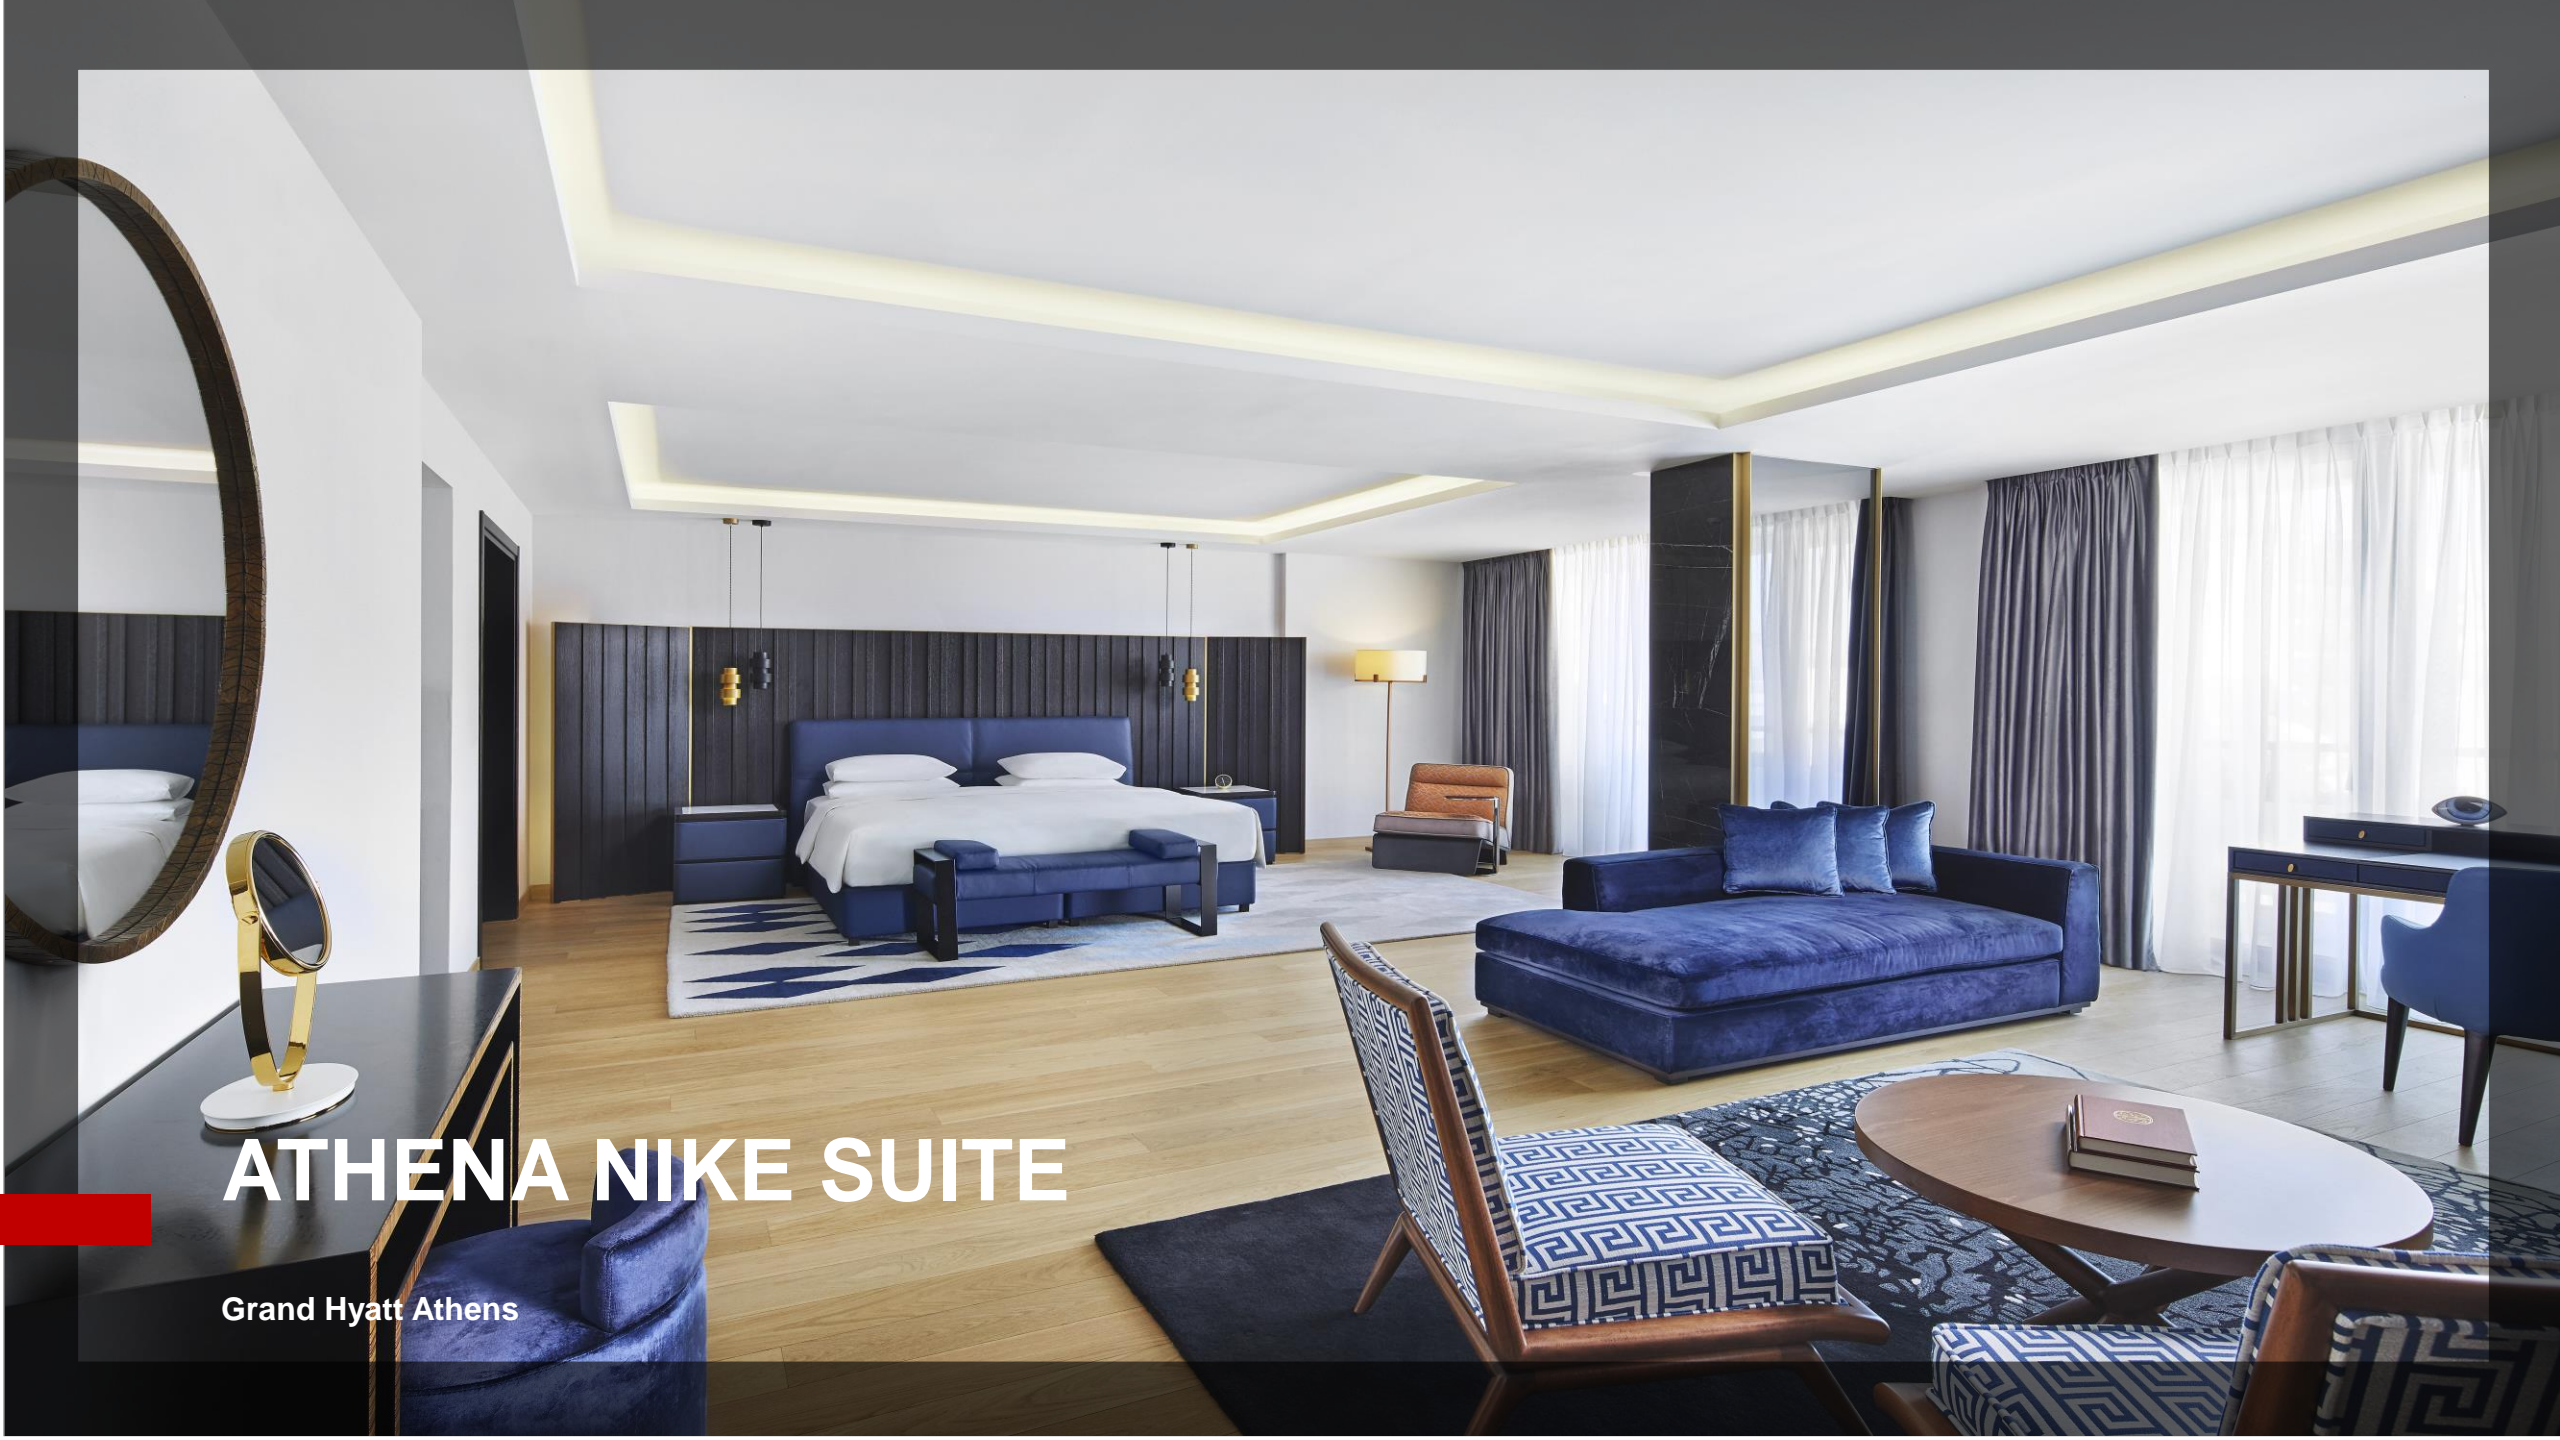

A photograph of a modern hotel entrance at night. The building features multiple floors with balconies and large windows, all illuminated from within. The entrance is a covered area supported by dark columns, with a dark canopy above the glass doors. The canopy and ceiling are lit with warm, glowing lines. The overall aesthetic is clean and contemporary.

# CORNER SUITE Bedroom

Grand Hyatt Athens

**CORNER SUITE**

**Living room**

Grand Hyatt Athens