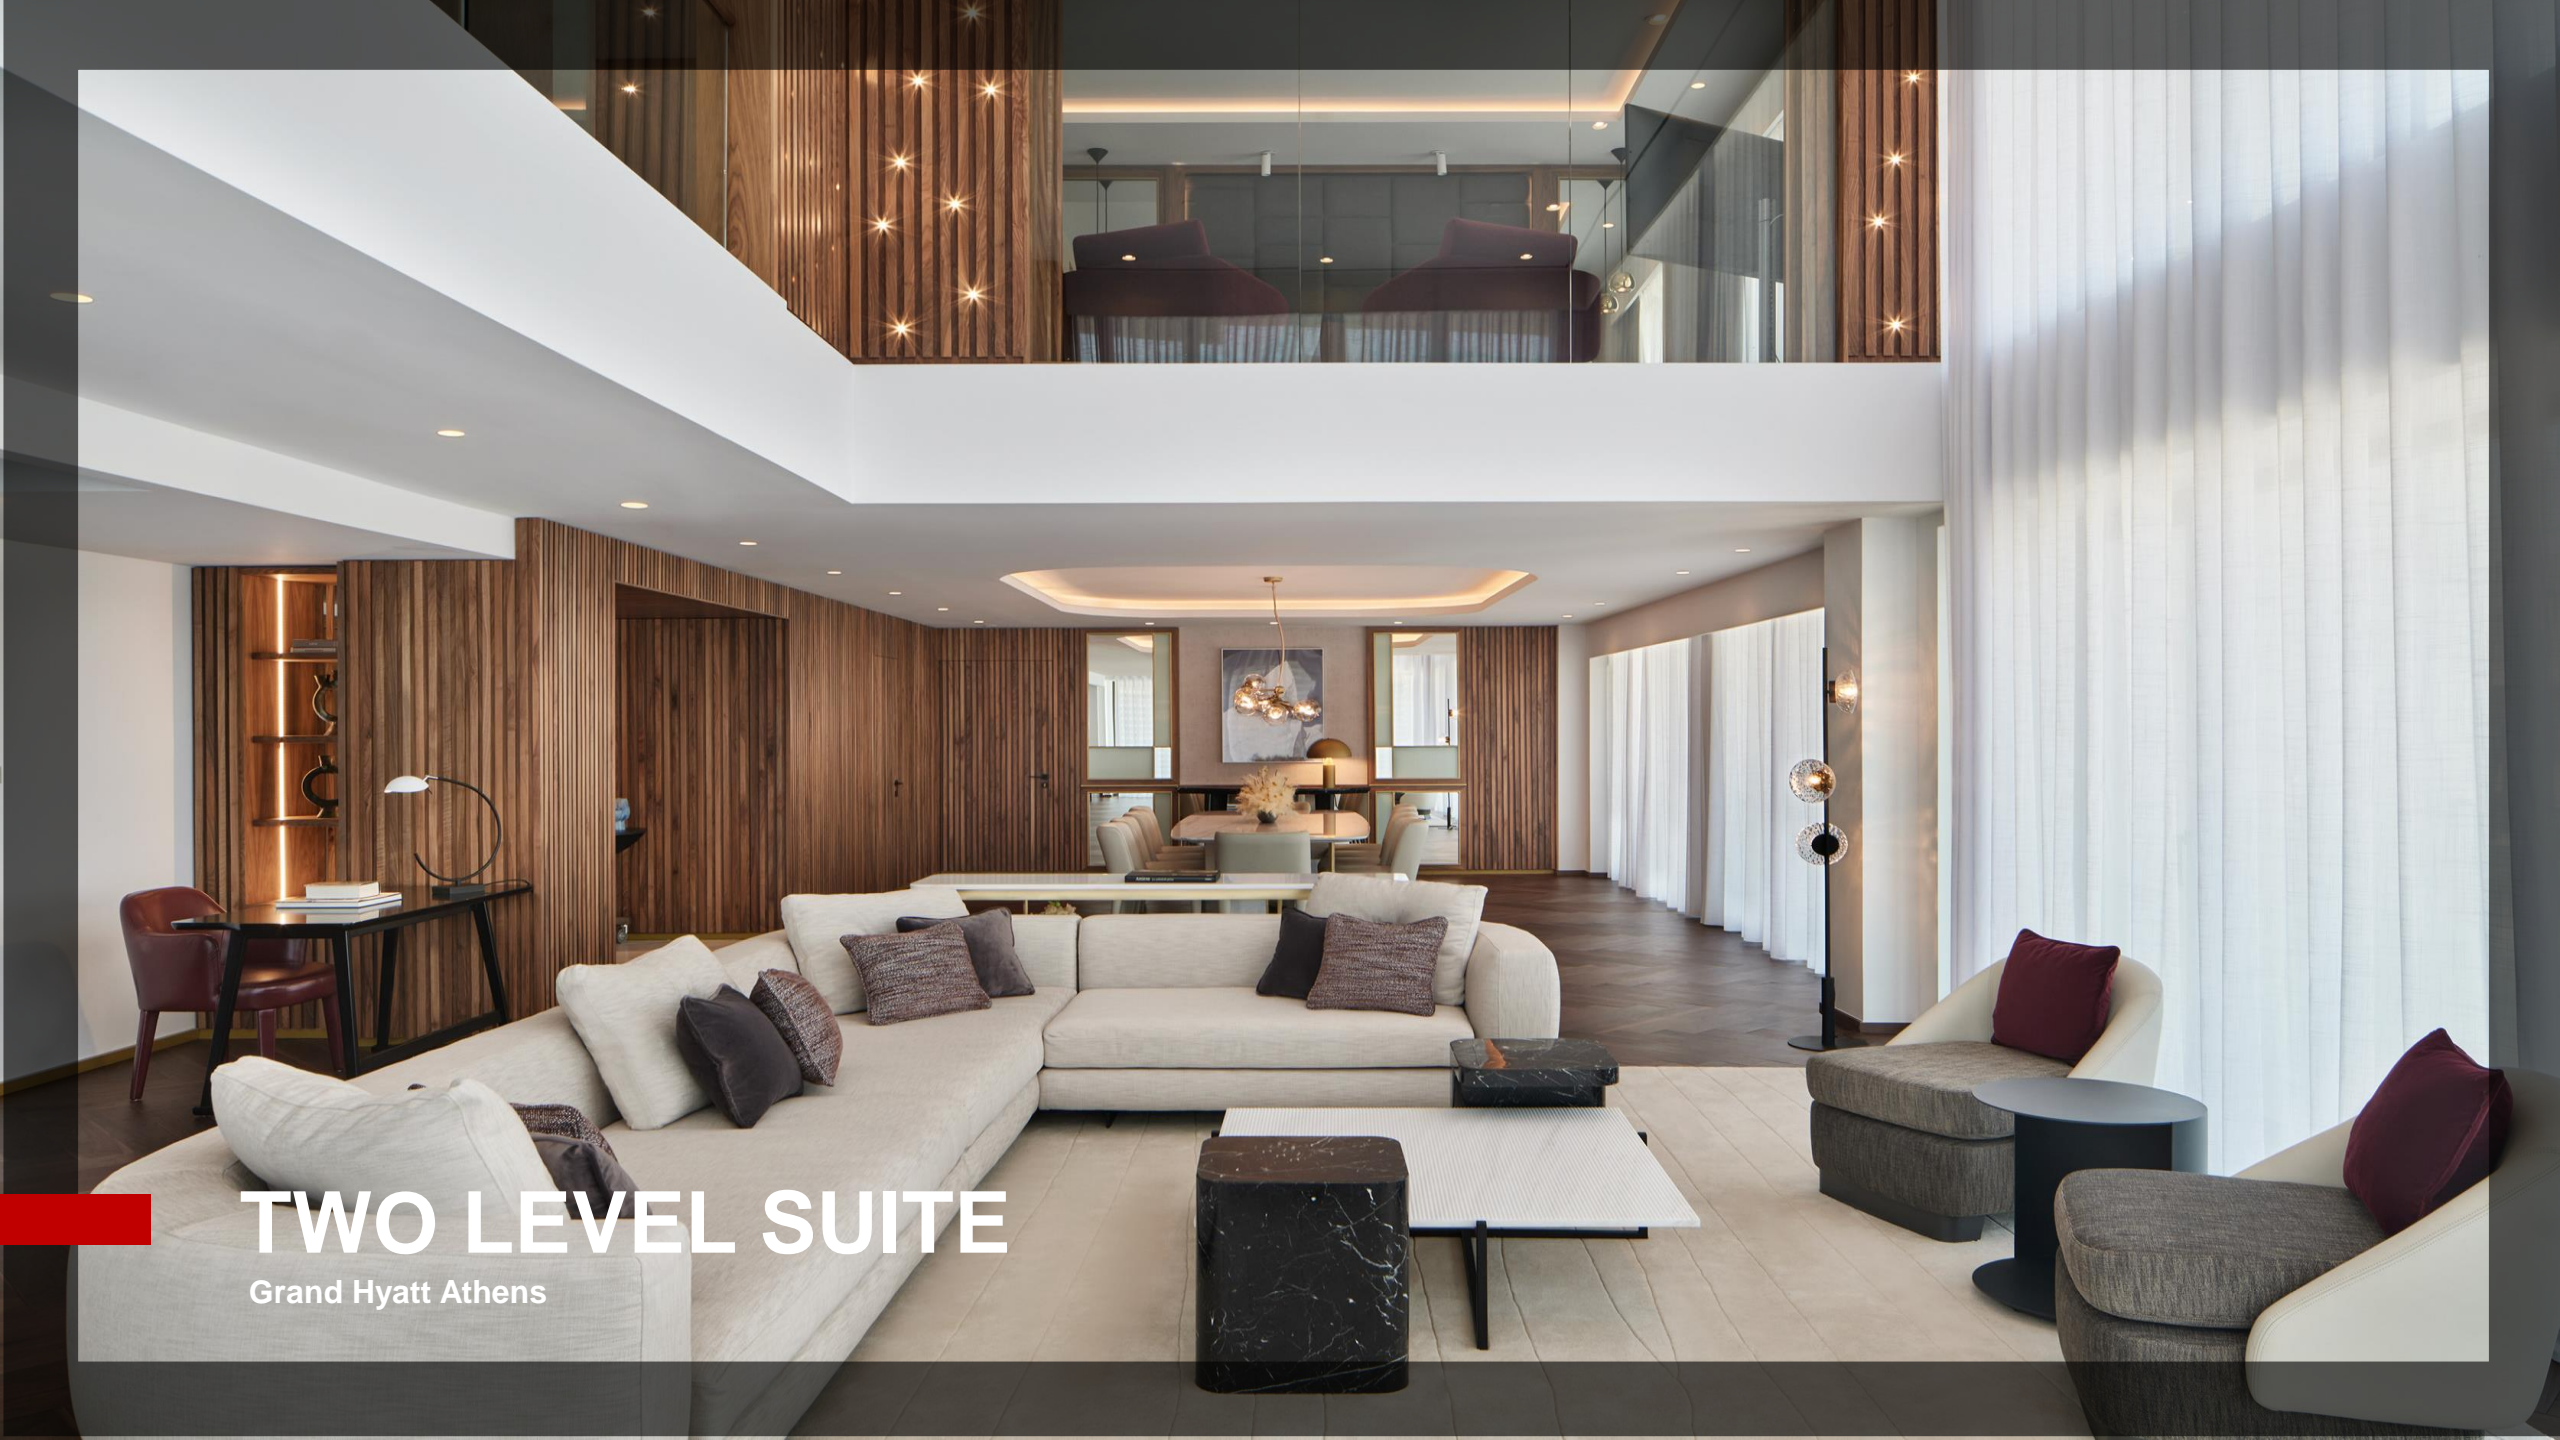

A photograph of a modern hotel entrance at night. The building features multiple floors with balconies and large windows, all illuminated from within. The entrance is a covered area supported by dark columns, with a dark canopy above the glass doors. The canopy and ceiling are lit with warm, glowing lines. The overall aesthetic is clean and contemporary.

# CORNER SUITE Bedroom

Grand Hyatt Athens

**CORNER SUITE**

**Living room**

Grand Hyatt Athens

# ATHENA NIKE SUITE

Living room

Grand Hyatt Athens

**TWO LEVEL SUITE**  
**with Acropolis View**

Grand Hyatt Athens

**TWO LEVEL SUITE  $\cong$  2077 sq ft**

**Living area**

Grand Hyatt Athens

## Bedroom

Grand Hyatt Athens